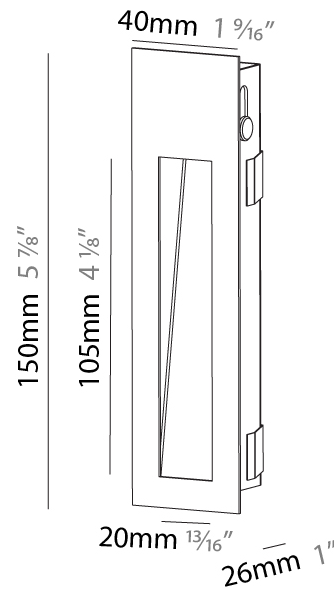

GENERAL

Series: Delight
Subseries: Delight String Wide
Brand: Prolicht
Division: Architectural
Mounting Type: Recessed
Mounting Location: Wall
Subcategory: Step Light

PHYSICAL

Shape: Rectangle
Width (mm): 40
Width (in): 1 9/16
Height (mm): 150
Depth (mm): 26
Height (in): 5 7/8
Depth (in): 1
Ceiling Thickness (mm): 10 / 12 / 15
Ceiling Thickness (in): 3/8 or 1/2 or 9/16
Min. Recessing Depth (mm): 30
Min. Recessing Depth (in): 1 3/16
Light Distribution: Asymmetric
Weight (kg): 0.21
Weight (lbs): 0.46
Screws: No visible screws
Fixture Finish: SSR / BKV / CWI / CRY / HAB / LAG / UFT / ITA / RUA / RUR / MIC / FTG / MYG / TWT / LOD / PUS / FRO / FUP / KIA / POP / BLS / SPG / MEY / GOH / GUM / CHC / COM / ABZ / JAG / OBR / MOS / ROR
Fixture Material: Aluminum
Cut-out Measurements: 140mm / 5 1/2" x 34mm / 1 5/16"

ELECTRICAL

Lamp Type: LED (Zhaga Standard)
Input Wattage (W): 2.2
Total Output Wattage (W): 2
Dimming: Non-Dimming / Phase Dimming (120Vac only) / 0-10V Dimming
Driver Included: No
Driver Location: Remote
Driver Type: Constant Current - 120 / 277Vac
Driver Class: Class 2
Input Voltage (V): 120 - 277
Constant Current (MA): 700

LED

Number of LEDs: 1
Color Temperature (°K): 2700 / 3000 / 3500 / 4000
Max. Delivered Lumen (lm): 60 / 60 / 68 / 70
CRI: >90 CRI
Lamp Life (hrs): 50000

OPTICAL

RATINGS AND CERTIFICATIONS

Certified By: Certified for North American Standards
IP rating: IP20