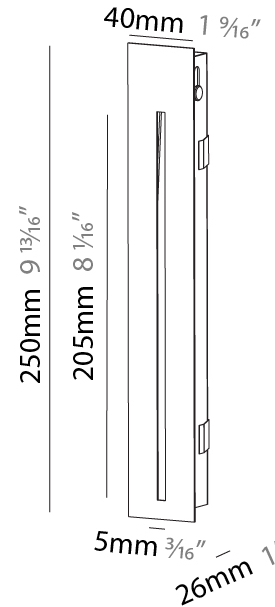

GENERAL

Series: Delight
Subseries: Delight String
Brand: Prolicht
Division: Architectural
Mounting Type: Recessed
Mounting Location: Wall
Subcategory: Step Light

PHYSICAL

Shape: Rectangle
Width (mm): 40
Width (in): 1 9/16
Height (mm): 250
Depth (mm): 26
Height (in): 9 13/16
Depth (in): 1
Ceiling Thickness (mm): 10 / 12 / 15
Ceiling Thickness (in): 3/8 or 1/2 or 9/16
Min. Recessing Depth (mm): 30
Min. Recessing Depth (in): 1 3/16
Light Distribution: Asymmetric
Weight (kg): .83
Weight (lbs): 1.8
Fixture Finish: SSR / BKV / CWI / CRY / HAB / LAG / UFT / ITA / RUA / RUR / MIC / FTG / MYG / TWT / LOD / PUS / FRO / FUP / KIA / POP / BLS / SPG / MEY / GOH / GUM / CHC / COM / ABZ / JAG / OBR / MOS / ROR
Fixture Material: Aluminum
Cut-out Measurements: 240mm / 9 7/16" x 34mm / 1 5/16"

ELECTRICAL

Lamp Type: LED (Zhaga Standard)
Input Wattage (W): 2.2
Total Output Wattage (W): 2
Dimming: Non-Dimming / Phase Dimming (120Vac only) / 0-10V Dimming
Driver Included: No
Driver Location: Remote
Driver Type: Constant Current - 120 / 277Vac
Driver Class: Class 2
Input Voltage (V): 120 - 277
Constant Current (MA): 700

LED

Number of LEDs: 1
Color Temperature (°K): 2700 / 3000 / 3500 / 4000
Max. Delivered Lumen (lm): 30
CRI: >90 CRI
Lamp Life (hrs): 50000

OPTICAL

RATINGS AND CERTIFICATIONS

Certified By: Certified for North American Standards
IP rating: IP20

PROJECT
TYPE
SPECIFIER
QUANTITY
DATE