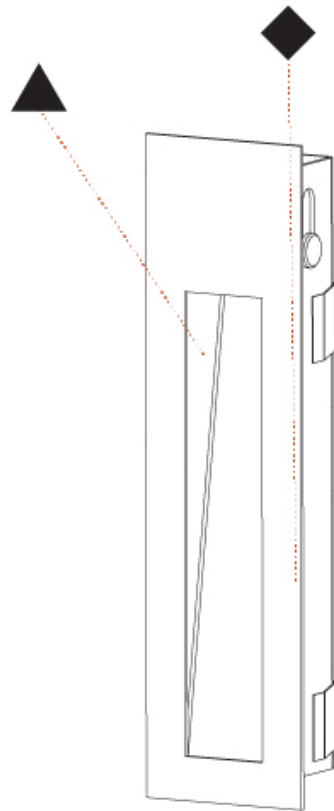

GENERAL

Series: Delight
Subseries: Delight String Wide
Brand: Prolicht
Division: Architectural
Mounting Type: Recessed
Mounting Location: Wall
Subcategory: Step Light

PHYSICAL

Shape: Rectangle
Width (mm): 40
Width (in): 1 9/16
Height (mm): 150
Depth (mm): 26
Height (in): 5 7/8
Depth (in): 1
Ceiling Thickness (mm): 10 / 12 / 15
Ceiling Thickness (in): 3/8 or 1/2 or 9/16
Min. Recessing Depth (mm): 30
Min. Recessing Depth (in): 1 3/16
Light Distribution: Asymmetric
Weight (kg): 0.21
Weight (lbs): 0.46
Screws: No visible screws
Fixture Finish: SSR / BKV / CWI / CRY / HAB / LAG / UFT / ITA / RUA / RUR / MIC / FTG / MYG / TWT / LOD / PUS / FRO / FUP / KIA / POP / BLS / SPG / MEY / GOH / GUM / CHC / COM / ABZ / JAG / OBR / MOS / ROR
Fixture Material: Aluminum
Cut-out Measurements: 140mm / 5 1/2" x 34mm / 1 5/16"

DELIGHT STRING WIDE RECESSED

A35698-

PROJECT

TYPE

SPECIFIER

QUANTITY

DATE

A