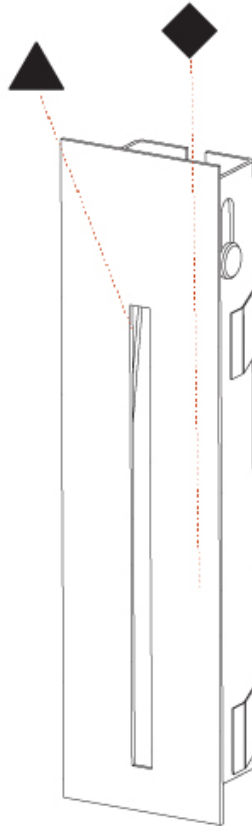

GENERAL

Series: Delight
Subseries: Delight String
Brand: Prolicht
Division: Architectural
Mounting Type: Recessed
Mounting Location: Wall
Subcategory: Step Light

PHYSICAL

Shape: Rectangle
Width (mm): 40
Width (in): 1 9/16
Height (mm): 150
Depth (mm): 26
Height (in): 5 7/8
Depth (in): 1
Ceiling Thickness (mm): 10 / 12 / 15
Ceiling Thickness (in): 3/8 or 1/2 or 9/16
Min. Recessing Depth (mm): 30
Min. Recessing Depth (in): 1 3/16
Light Distribution: Asymmetric
Weight (kg): .21
Weight (lbs): .46
Installation Requirement: 140mm / 5 1/2" x 34mm / 1 5/16"
Fixture Finish: SSR / BKV / CWI / CRY / HAB / LAG / UFT / ITA / RUA / RUR / MIC / FTG / MYG / TWT / LOD / PUS / FRO / FUP / KIA / POP / BLS / SPG / MEY / GOH / GUM / CHC / COM / ABZ / JAG / OBR / MOS / ROR
Fixture Material: Aluminum

DELIGHT STRING RECESSED

A35696-

PROJECT

TYPE

SPECIFIER

QUANTITY

DATE

A

GENERAL

Series: Delight
 Subseries: Delight String
 Brand: Prolicht
 Division: Architectural
 Mounting Type: Recessed
 Mounting Location: Wall
 Subcategory: Step Light

PHYSICAL

Shape: Rectangle
 Width (mm): 40
 Width (in): 1 9/16
 Height (mm): 250
 Depth (mm): 26
 Height (in): 9 13/16
 Depth (in): 1
 Ceiling Thickness (mm): 10 / 12 / 15
 Ceiling Thickness (in): 3/8 or 1/2 or 9/16
 Min. Recessing Depth (mm): 30
 Min. Recessing Depth (in): 1 3/16
 Light Distribution: Asymmetric
 Weight (kg): .83
 Weight (lbs): 1.8
 Fixture Finish: SSR / BKV / CWI / CRY / HAB / LAG / UFT / ITA / RUA / RUR / MIC / FTG / MYG / TWT / LOD / PUS / FRO / FUP / KIA / POP / BLS / SPG / MEY / GOH / GUM / CHC / COM / ABZ / JAG / OBR / MOS / ROR
 Fixture Material: Aluminum
 Cut-out Measurements: 240mm / 9 7/16" x 34mm / 1 5/16"