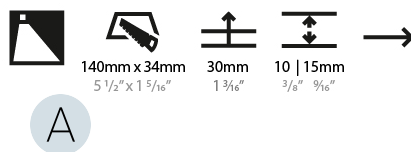

GENERAL

Series: Delight
Subseries: Delight String Wide
Brand: Prolicht
Division: Architectural
Mounting Type: Recessed
Mounting Location: Wall
Subcategory: Step Light

PHYSICAL

Shape: Rectangle
Width (mm): 40
Width (in): 1 9/16
Height (mm): 150
Depth (mm): 26
Height (in): 5 7/8
Depth (in): 1
Ceiling Thickness (mm): 10 / 12 / 15
Ceiling Thickness (in): 3/8 or 1/2 or 9/16
Min. Recessing Depth (mm): 30
Min. Recessing Depth (in): 1 3/16
Light Distribution: Asymmetric
Weight (kg): 0.21
Weight (lbs): 0.46
Screws: No visible screws
Fixture Finish: SSR / BKV / CWI / CRY / HAB / LAG / UFT / ITA / RUA / RUR / MIC / FTG / MYG / TWT / LOD / PUS / FRO / FUP / KIA / POP / BLS / SPG / MEY / GOH / GUM / CHC / COM / ABZ / JAG / OBR / MOS / ROR
Fixture Material: Aluminum
Cut-out Measurements: 140mm / 5 1/2" x 34mm / 1 5/16"

ELECTRICAL

Lamp Type: LED (Zhaga Standard)
Input Wattage (W): 2.2
Total Output Wattage (W): 2
Dimming: Non-Dimming / Phase Dimming (120Vac only) / 0-10V Dimming
Driver Included: No
Driver Location: Remote
Driver Type: Constant Current - 120 / 277Vac
Driver Class: Class 2
Input Voltage (V): 120 - 277
Constant Current (MA): 700

LED

Number of LEDs: 1
Color Temperature (°K): 2700 / 3000 / 3500 / 4000
Max. Delivered Lumen (lm): 60 / 60 / 68 / 70
CRI: >90 CRI
Lamp Life (hrs): 50000

OPTICAL

RATINGS AND CERTIFICATIONS

Certified By: Certified for North American Standards
IP rating: IP20