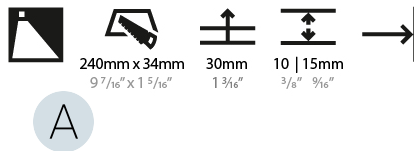

GENERAL

Series: Delight
Subseries: Delight String
Brand: Prolicht
Division: Architectural
Mounting Type: Recessed
Mounting Location: Wall
Subcategory: Step Light

PHYSICAL

Shape: Rectangle
Width (mm): 40
Width (in): 1 9/16
Height (mm): 250
Depth (mm): 26
Height (in): 9 13/16
Depth (in): 1
Ceiling Thickness (mm): 10 / 12 / 15
Ceiling Thickness (in): 3/8 or 1/2 or 9/16
Min. Recessing Depth (mm): 30
Min. Recessing Depth (in): 1 3/16
Light Distribution: Asymmetric
Weight (kg): .83
Weight (lbs): 1.8
Fixture Finish: SSR / BKV / CWI / CRY / HAB / LAG / UFT / ITA / RUA / RUR / MIC / FTG / MYG / TWT / LOD / PUS / FRO / FUP / KIA / POP / BLS / SPG / MEY / GOH / GUM / CHC / COM / ABZ / JAG / OBR / MOS / ROR
Fixture Material: Aluminum
Cut-out Measurements: 240mm / 9 7/16" x 34mm / 1 5/16"

ELECTRICAL

Lamp Type: LED (Zhaga Standard)
Input Wattage (W): 2.2
Total Output Wattage (W): 2
Dimming: Non-Dimming / Phase Dimming (120Vac only) / 0-10V Dimming
Driver Included: No
Driver Location: Remote
Driver Type: Constant Current - 120 / 277Vac
Driver Class: Class 2
Input Voltage (V): 120 - 277
Constant Current (MA): 700

LED

Number of LEDs: 1
Color Temperature (°K): 2700 / 3000 / 3500 / 4000
Max. Delivered Lumen (lm): 30
CRI: >90 CRI
Lamp Life (hrs): 50000

OPTICAL

RATINGS AND CERTIFICATIONS

Certified By: Certified for North American Standards
IP rating: IP20

PROJECT
TYPE
SPECIFIER
QUANTITY
DATE