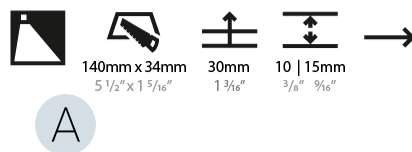

GENERAL

Series: Delight
Subseries: Delight String
Brand: Prolicht
Division: Architectural
Mounting Type: Recessed
Mounting Location: Wall
Subcategory: Step Light

PHYSICAL

Shape: Rectangle
Width (mm): 40
Width (in): 1 9/16
Height (mm): 150
Depth (mm): 26
Height (in): 5 7/8
Depth (in): 1
Ceiling Thickness (mm): 10 / 12 / 15
Ceiling Thickness (in): 3/8 or 1/2 or 9/16
Min. Recessing Depth (mm): 30
Min. Recessing Depth (in): 1 3/16
Light Distribution: Asymmetric
Weight (kg): .21
Weight (lbs): .46
Installation Requirement: 140mm / 5 1/2" x 34mm / 1 5/16"
Fixture Finish: SSR / BKV / CWI / CRY / HAB / LAG / UFT / ITA / RUA / RUR / MIC / FTG / MYG / TWT / LOD / PUS / FRO / FUP / KIA / POP / BLS / SPG / MEY / GOH / GUM / CHC / COM / ABZ / JAG / OBR / MOS / ROR
Fixture Material: Aluminum

ELECTRICAL

Lamp Type: LED (Zhaga Standard)
Input Wattage (W): 2.2
Total Output Wattage (W): 2
Dimming: Non-Dimming / Phase Dimming (120Vac only) / 0-10V Dimming
Driver Included: No
Driver Location: Remote
Driver Type: Constant Current - 120 / 277Vac
Driver Class: Class 2
Input Voltage (V): 120 - 277
Constant Current (MA): 700

LED

Number of LEDs: 1
Color Temperature (°K): 2700 / 3000 / 3500 / 4000
Max. Delivered Lumen (lm): 30
CRI: >90 CRI
Lamp Life (hrs): 50000

OPTICAL

RATINGS AND CERTIFICATIONS

Certified By: Certified for North American Standards
IP rating: IP20