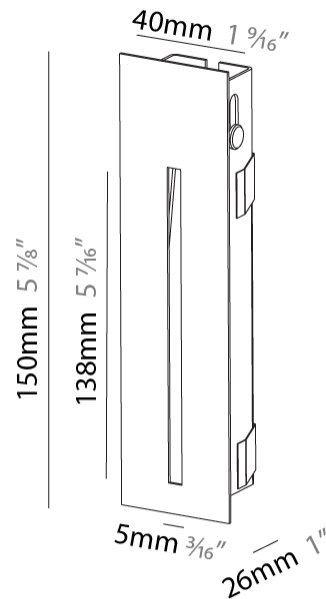

GENERAL

Series: Delight
Subseries: Delight String
Brand: Prolicht
Division: Architectural
Mounting Type: Recessed
Mounting Location: Wall
Subcategory: Step Light

PHYSICAL

Shape: Rectangle
Width (mm): 40
Width (in): 1 9/16
Height (mm): 150
Depth (mm): 26
Height (in): 5 7/8
Depth (in): 1
Ceiling Thickness (mm): 10 / 12 / 15
Ceiling Thickness (in): 3/8 or 1/2 or 9/16
Min. Recessing Depth (mm): 30
Min. Recessing Depth (in): 1 3/16
Light Distribution: Asymmetric
Weight (kg): .21
Weight (lbs): .46
Installation Requirement: 140mm / 5 1/2" x 34mm / 1 5/16"
Fixture Finish: SSR / BKV / CWI / CRY / HAB / LAG / UFT / ITA / RUA / RUR / MIC / FTG / MYG / TWT / LOD / PUS / FRO / FUP / KIA / POP / BLS / SPG / MEY / GOH / GUM / CHC / COM / ABZ / JAG / OBR / MOS / ROR
Fixture Material: Aluminum

ELECTRICAL

Lamp Type: LED (Zhaga Standard)
Input Wattage (W): 2.2
Total Output Wattage (W): 2
Dimming: Non-Dimming / Phase Dimming (120Vac only) / 0-10V Dimming
Driver Included: No
Driver Location: Remote
Driver Type: Constant Current - 120 / 277Vac
Driver Class: Class 2
Input Voltage (V): 120 - 277
Constant Current (MA): 700

LED

Number of LEDs: 1
Color Temperature (°K): 2700 / 3000 / 3500 / 4000
Max. Delivered Lumen (lm): 30
CRI: >90 CRI
Lamp Life (hrs): 50000

OPTICAL

RATINGS AND CERTIFICATIONS

Certified By: Certified for North American Standards
IP rating: IP20